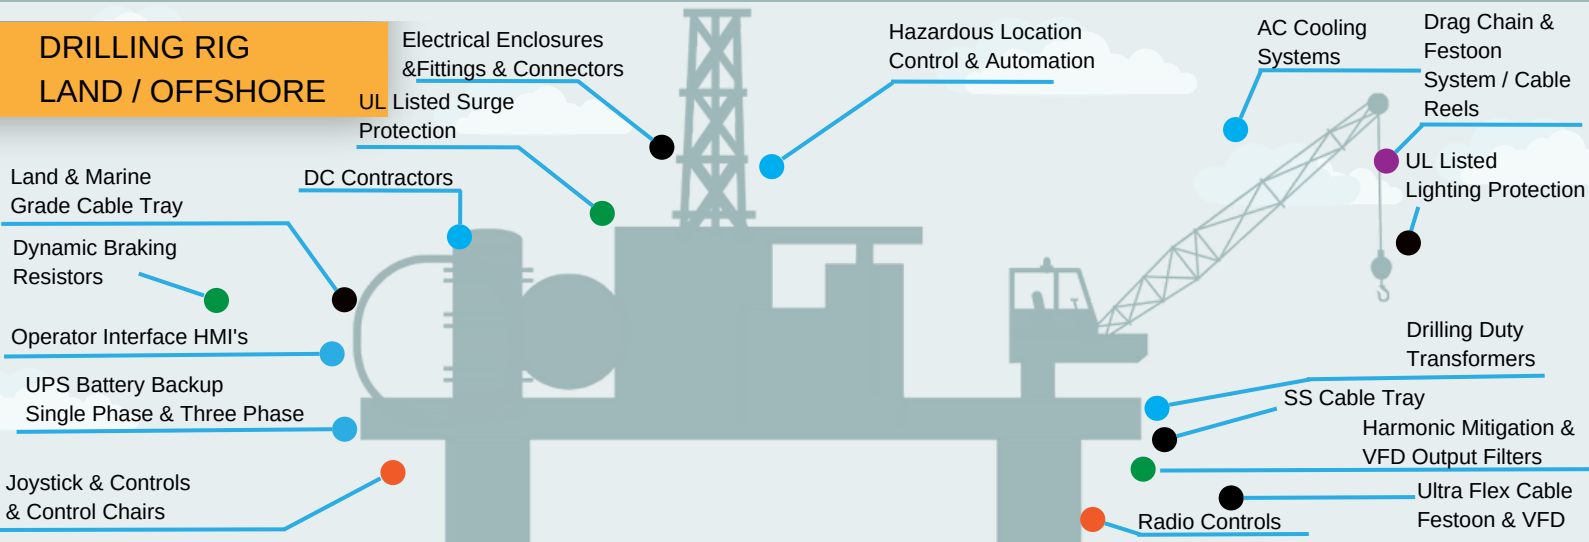

MIDSTREAM POWER CONTROL & MONITORING

DOWNSTREAM ELECTRICAL SCADA ACCESSORIES & POWER QUALITY

- Control & Automation
- Power Quality
- Construction - Enclosures, cable trays, Fittings & Connectors
- Industry Specific Controls
- Cable Management, Ultra Flex Cable
- HAZ LOC Lighting

WELL SITE CONTROL & MONITORING

DRILLING RIG LAND / OFFSHORE

- Control & Automation
- Power Quality
- Construction - Enclosures, cable trays, Fittings & Connectors
- Industry Specific Controls
- Cable Management, Ultra Flex Cable
- HAZ LOC Lighting