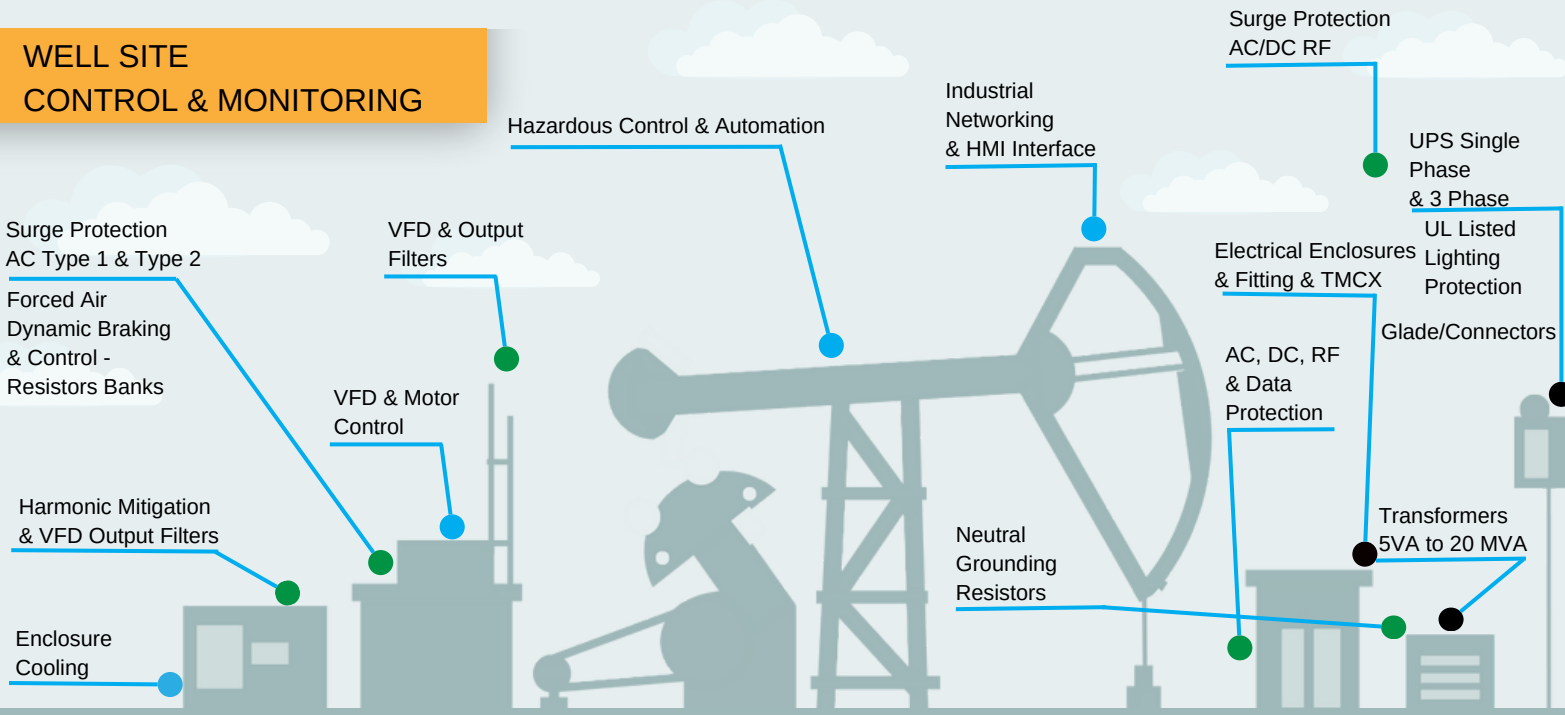

MIDSTREAM POWER CONTROL & MONITORING

DOWNSTREAM ELECTRICAL SCADA ACCESSORIES & POWER QUALITY

- Control & Automation
- Power Quality
- Construction - Enclosures, cable trays, Fittings & Connectors
- Industry Specific Controls
- Cable Management, Ultra Flex Cable
- HAZ LOC Lighting

WELL SITE CONTROL & MONITORING

DRILLING RIG LAND / OFFSHORE

- Control & Automation
- Power Quality
- Construction - Enclosures, cable trays, Fittings & Connectors
- Industry Specific Controls
- Cable Management, Ultra Flex Cable
- HAZ LOC Lighting