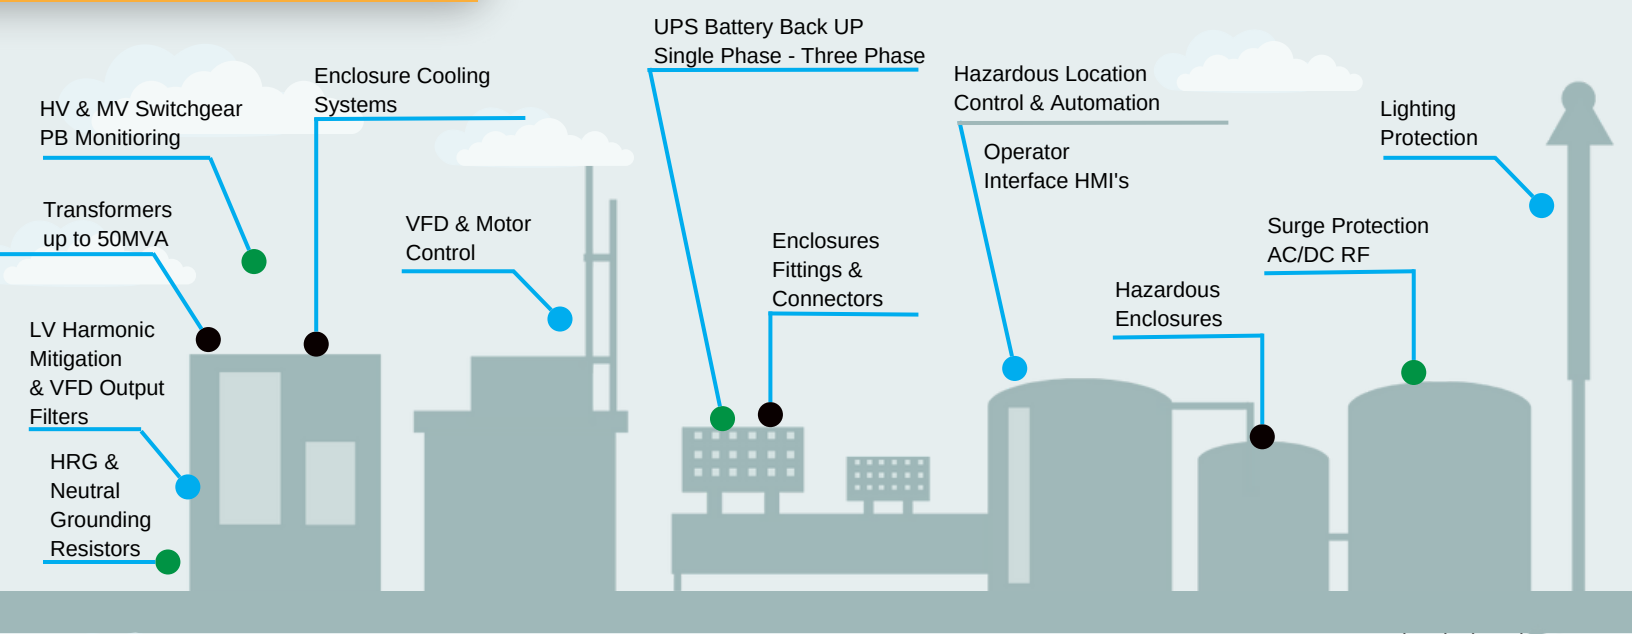

MIDSTREAM POWER CONTROL & MONITORING

DOWNSTREAM ELECTRICAL SCADA ACCESSORIES & POWER QUALITY

- Control & Automation
- Power Quality
- Construction - Enclosures, cable trays, Fittings & Connectors
- Industry Specific Controls
- Cable Management, Ultra Flex Cable
- HAZ LOC Lighting

WELL SITE CONTROL & MONITORING

DRILLING RIG LAND / OFFSHORE

- Control & Automation
- Power Quality
- Construction - Enclosures, cable trays, Fittings & Connectors
- Industry Specific Controls
- Cable Management, Ultra Flex Cable
- HAZ LOC Lighting