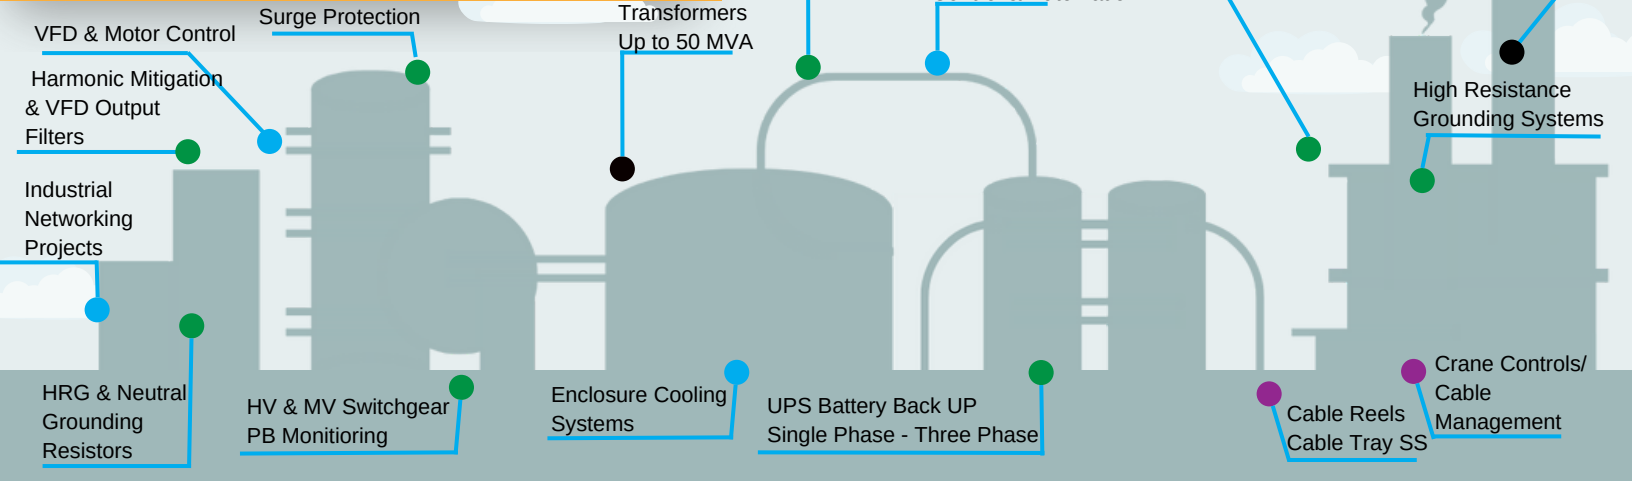

MIDSTREAM POWER CONTROL & MONITORING

DOWNSTREAM ELECTRICAL SCADA ACCESSORIES & POWER QUALITY

- Control & Automation
- Power Quality
- Construction - Enclosures, cable trays, Fittings & Connectors
- Industry Specific Controls
- Cable Management, Ultra Flex Cable
- HAZ LOC Lighting

WELL SITE CONTROL & MONITORING

DRILLING RIG LAND / OFFSHORE

- Control & Automation
- Power Quality
- Construction - Enclosures, cable trays, Fittings & Connectors
- Industry Specific Controls
- Cable Management, Ultra Flex Cable
- HAZ LOC Lighting