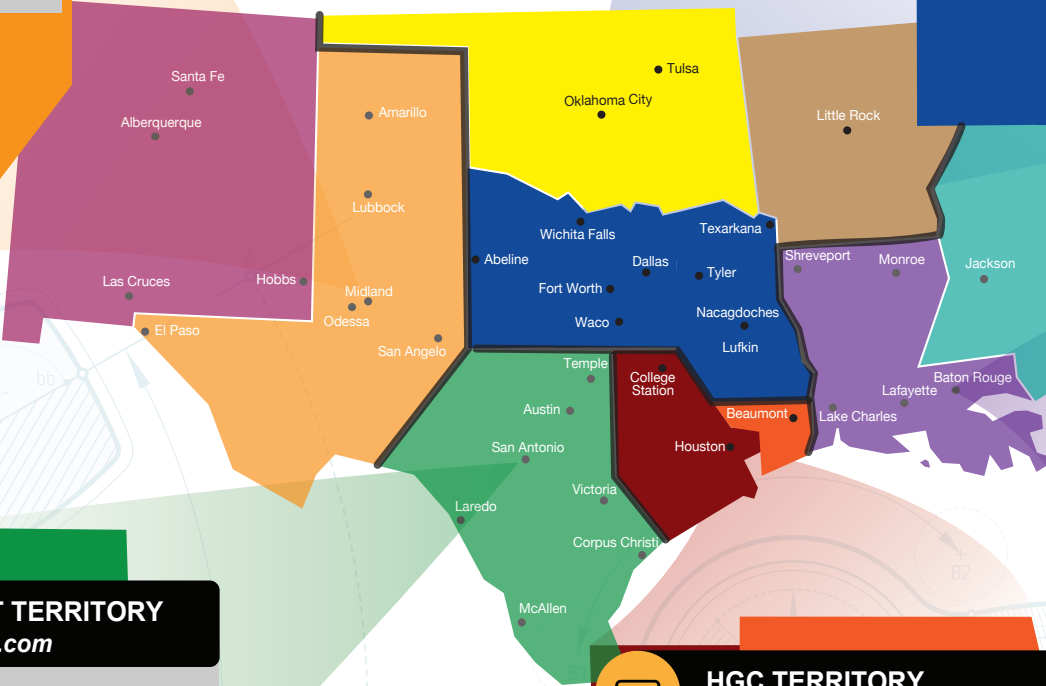

 **NORTH TERRITORY**
north@tec-sales.com

Please use the above email before contacting Territory Manager

 Taylor Robinson / Trevor Scott

 **LA & MI TERRITORY**
la@tec-sales.com

Please use the above email before contacting Territory Manager