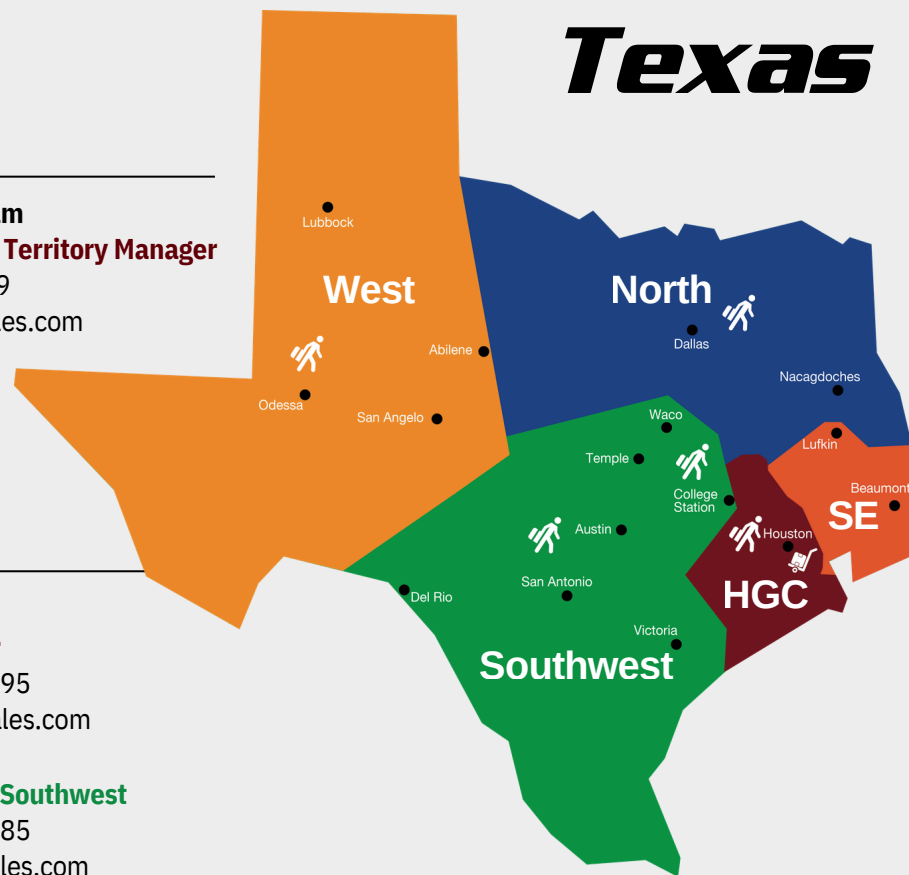

Outside Sales

Andrew Nguyen
Outside Sales HGC
P: 346-827-5604
E: andrew@tec-sales.com

Jerry Delso *
Outside Sales Southwest
P: 281-794-2171
E: jerry@tec-sales.com

Ryan Wilson
TEC Ex Leader
P: 979-969-7495
E: ryan@tec-sales.com

Brent Triplett
Outside Sales HGC
P: 281-684-3266
E: brent@tec-sales.com

Kevin Kinzie
Co-Founder/Principle/Outside Sales
P: 281-210-7420
E: kevin@tec-sales.com

Sam Walker
Outside Sales Southwest
P: 979-220-5685
E: sam@tec-sales.com

Bruce Triplett
TEC PowerGen Leader
P: 281-684-32266
E: bruce@tecgroupprep.com

Noemi Sydlik *
Outside Sales & Lighting HGC
P: 832-630-6029
E: Noemi@tec-sales.com

Steve Meza
Industrial & EPC Sales HGC
P: 832-418-5971
E: steve.meza@tec-sales.com

Darrik Randell
Outside Sales New Mexico & West
P: 806-316-8600
E: darrik@tec-sales.com

Pete Perez
Outside Sales Southwest
P: 210-724-5992
E: pete@tec-sales.com

Trevor Scott
Data Center Vertical Leader & North TX
P: 817-944-64445
E: trevor@tec-sales.com

Jason Smith
Outside Sales TEC Ex
P: 713-898-7395
E: jason@tec-sales.com

Rodney Sydlik *
Outside Sales & Construction HGC
P: 713-474-3123
E: rodney@tec-sales.com

Tyler Evatt
Outside Sales North TX
P: 210-501-2612
E: tyler@tec-sales.com

Jeff Shotts
Outside Sales HGC
P: 205-401-5615
E: jeff@tec-sales.com

Ryan Cranfill *
Outside Sales North TX
P: 972-201-5951
E: ryan.cranfill@tec-sales.com

- **sw@tec-sales.com**
- **north@tec-sales.com**
- **west@tec-sales.com**
- **hou@tec-sales.com**
- **se@tec-sales.com**